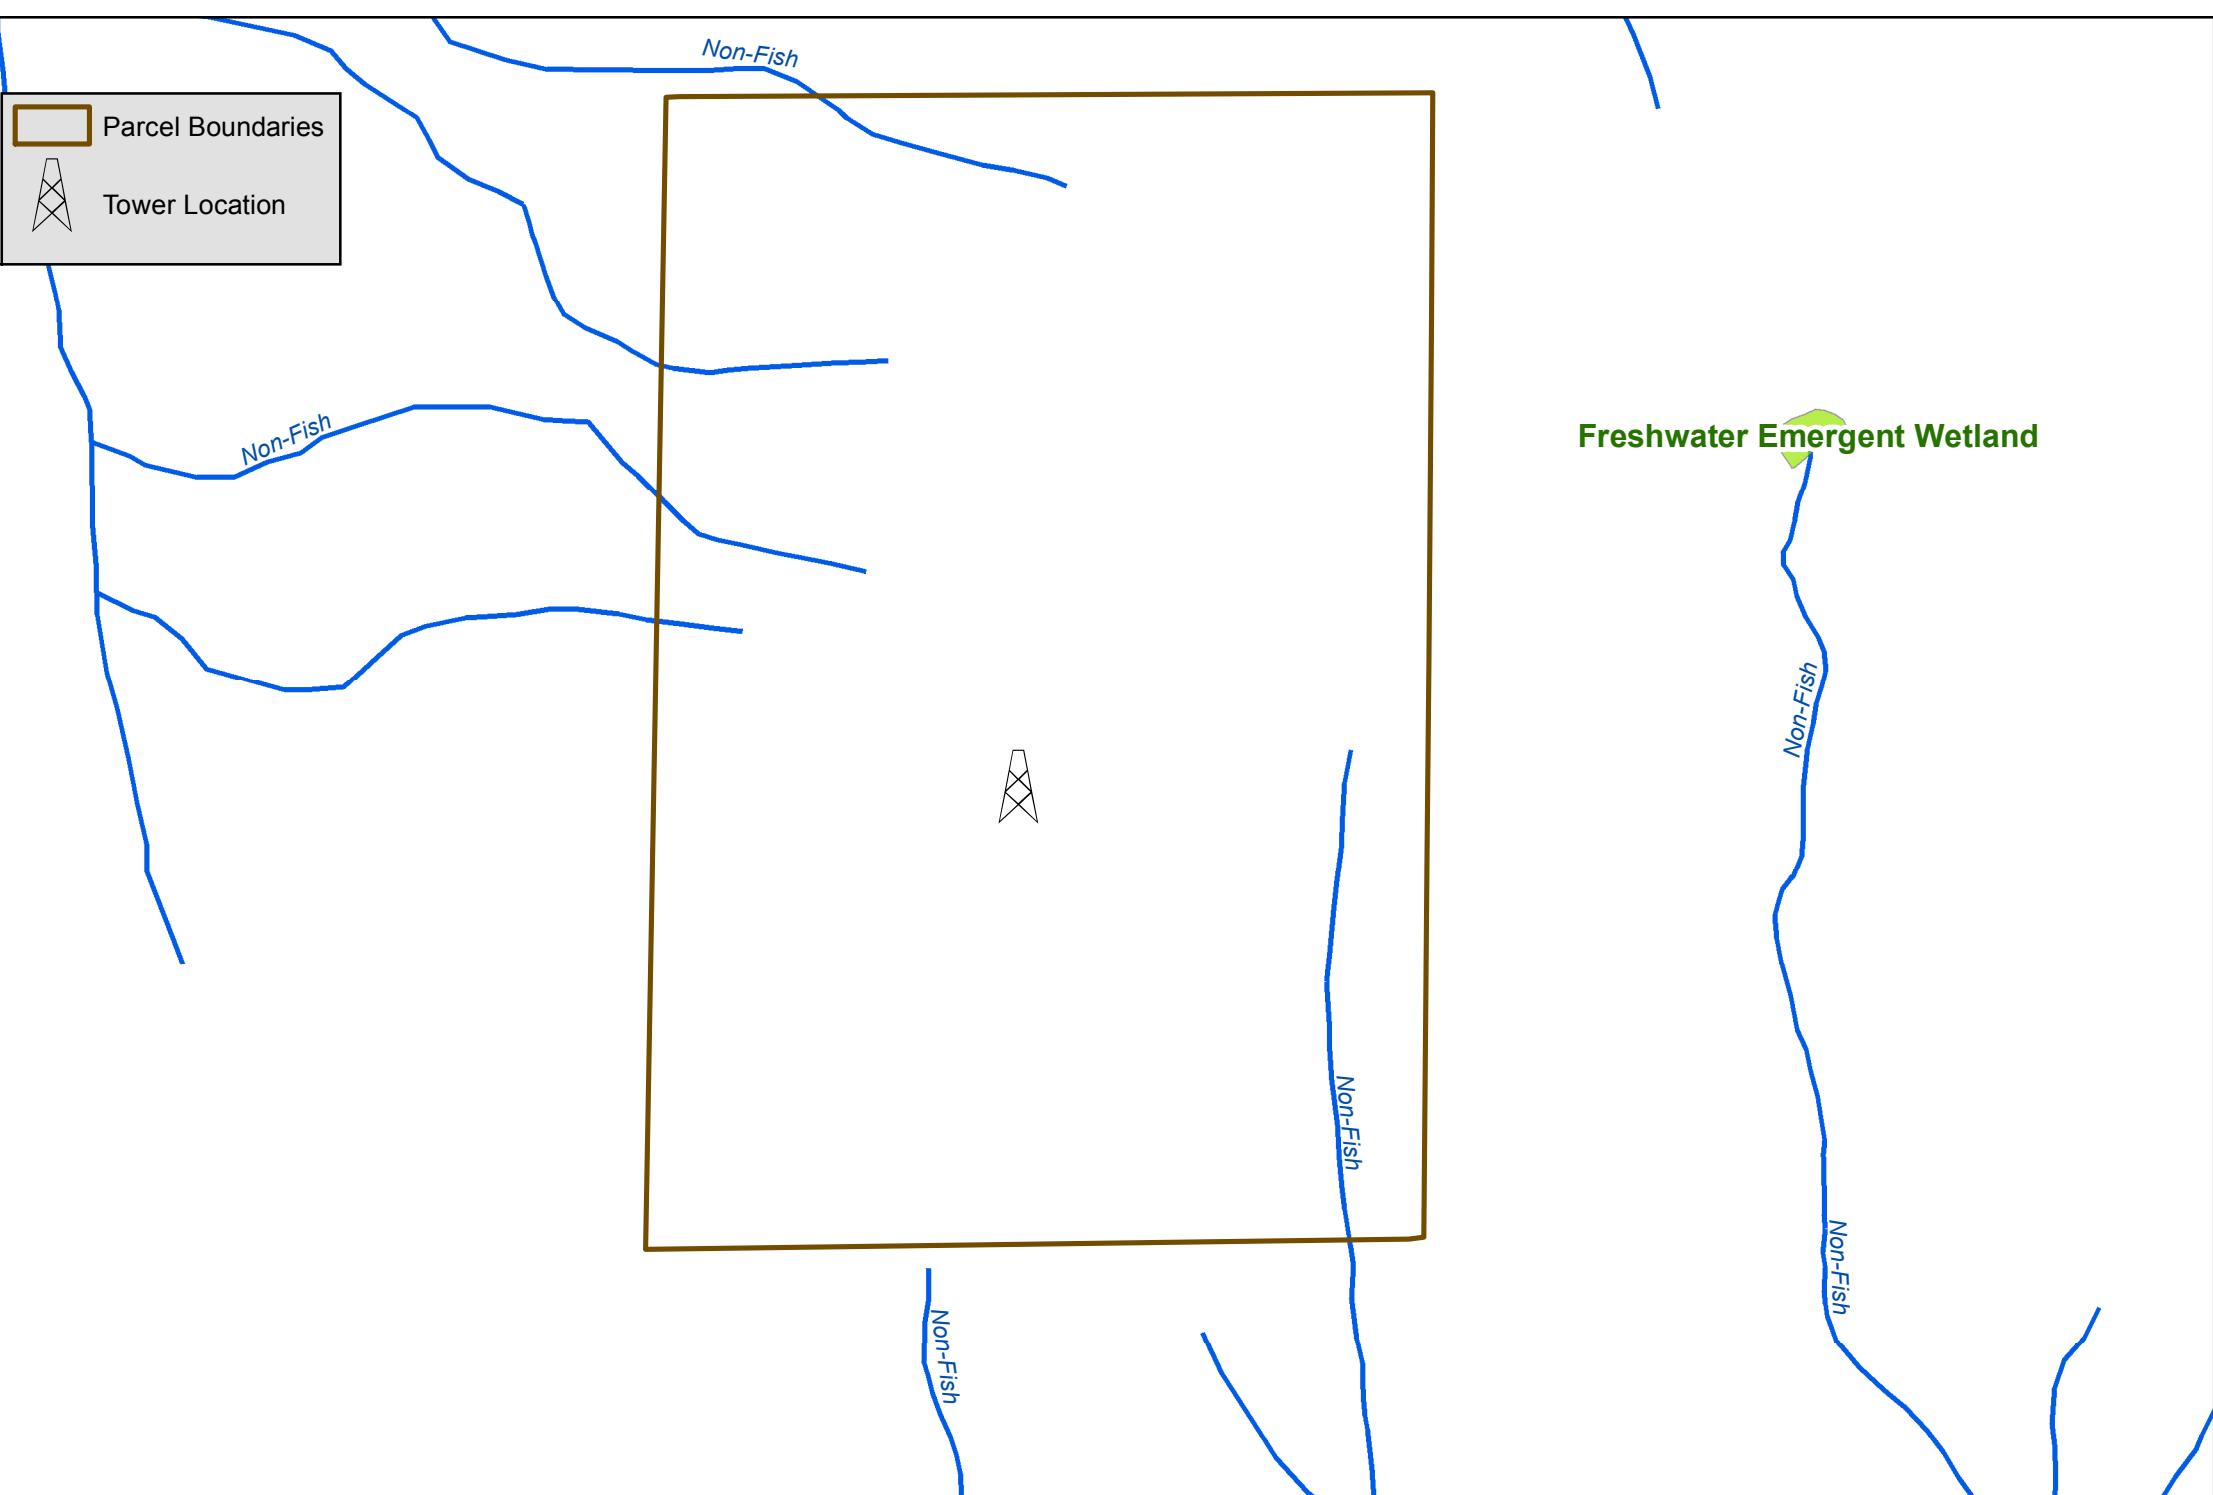

Parcel Boundaries

Tower Location

ACU-19-00001 Teanawy Cell Tower